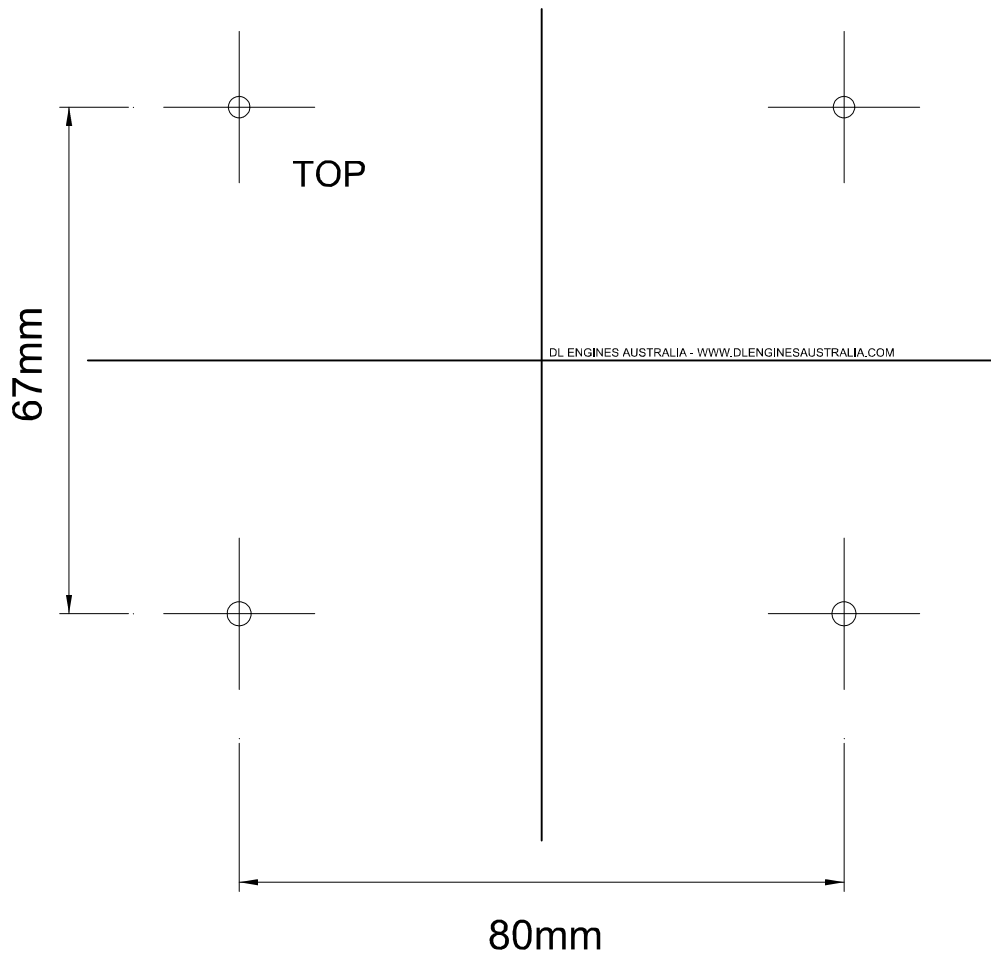

# DL50 MOUNTING TEMPLATE

WWW.DLENGINESAUSTRALIA.COM

Caution: Turn off page scaling when printing this template.  
Check dimensions with ruler after printing for accuracy.